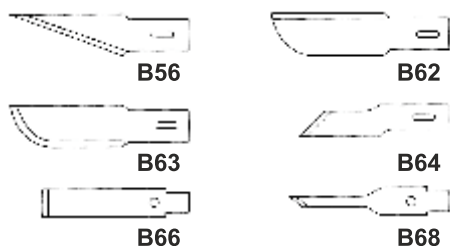

C901

Cutter metallo con 6 tipi di lame sagomate
Metal cutter with 6 kind of blades

B62

Conf. 6 lame di ricambio
6 spare blades

B56 - B64 - B68

Conf. 8 lame di ricambio
8 spare blades

B63 - B66

Conf. 10 lame di ricambio
10 spare blades