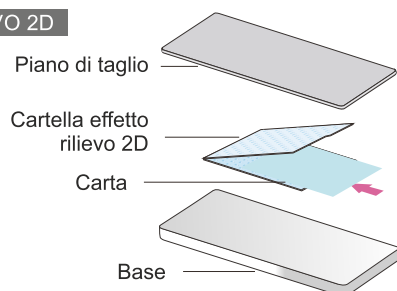

CARTELLA EFFETTO RILIEVO 2D

CARTELLE EFFETTO RILIEVO 2D

Compatibili con tutte le cartelle effetto rilievo 2D.

Materiali utilizzabili:
carta, cartoncino, carta
metallizzata etc.