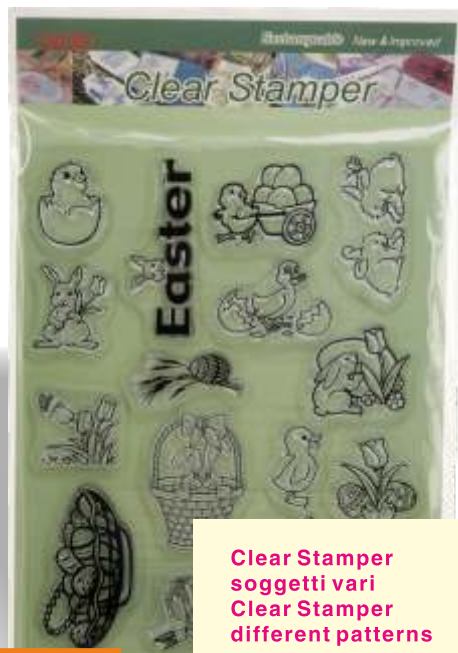

Clear Stamper
soggetti vari
Clear Stamper
different patterns
(Dim. 140x180 mm)